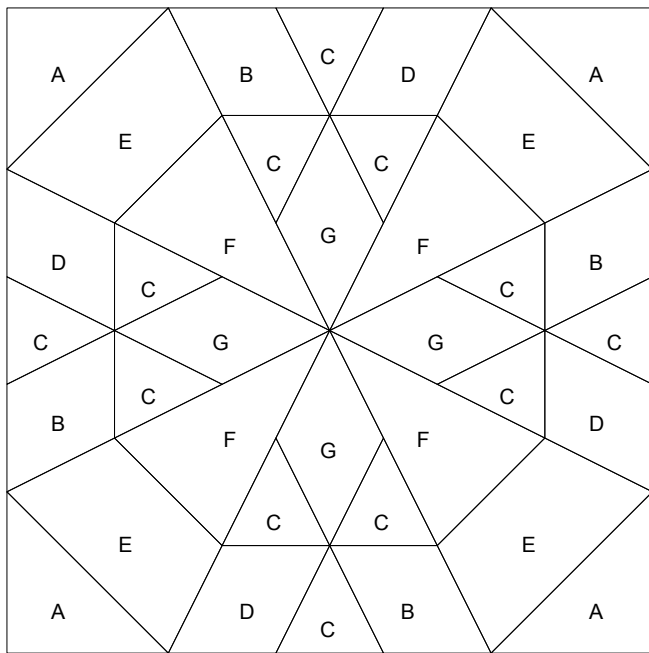

Hawaii
Pattern for 12.00x12.00 block
Key Block (14/50 actual size)

E

F

G